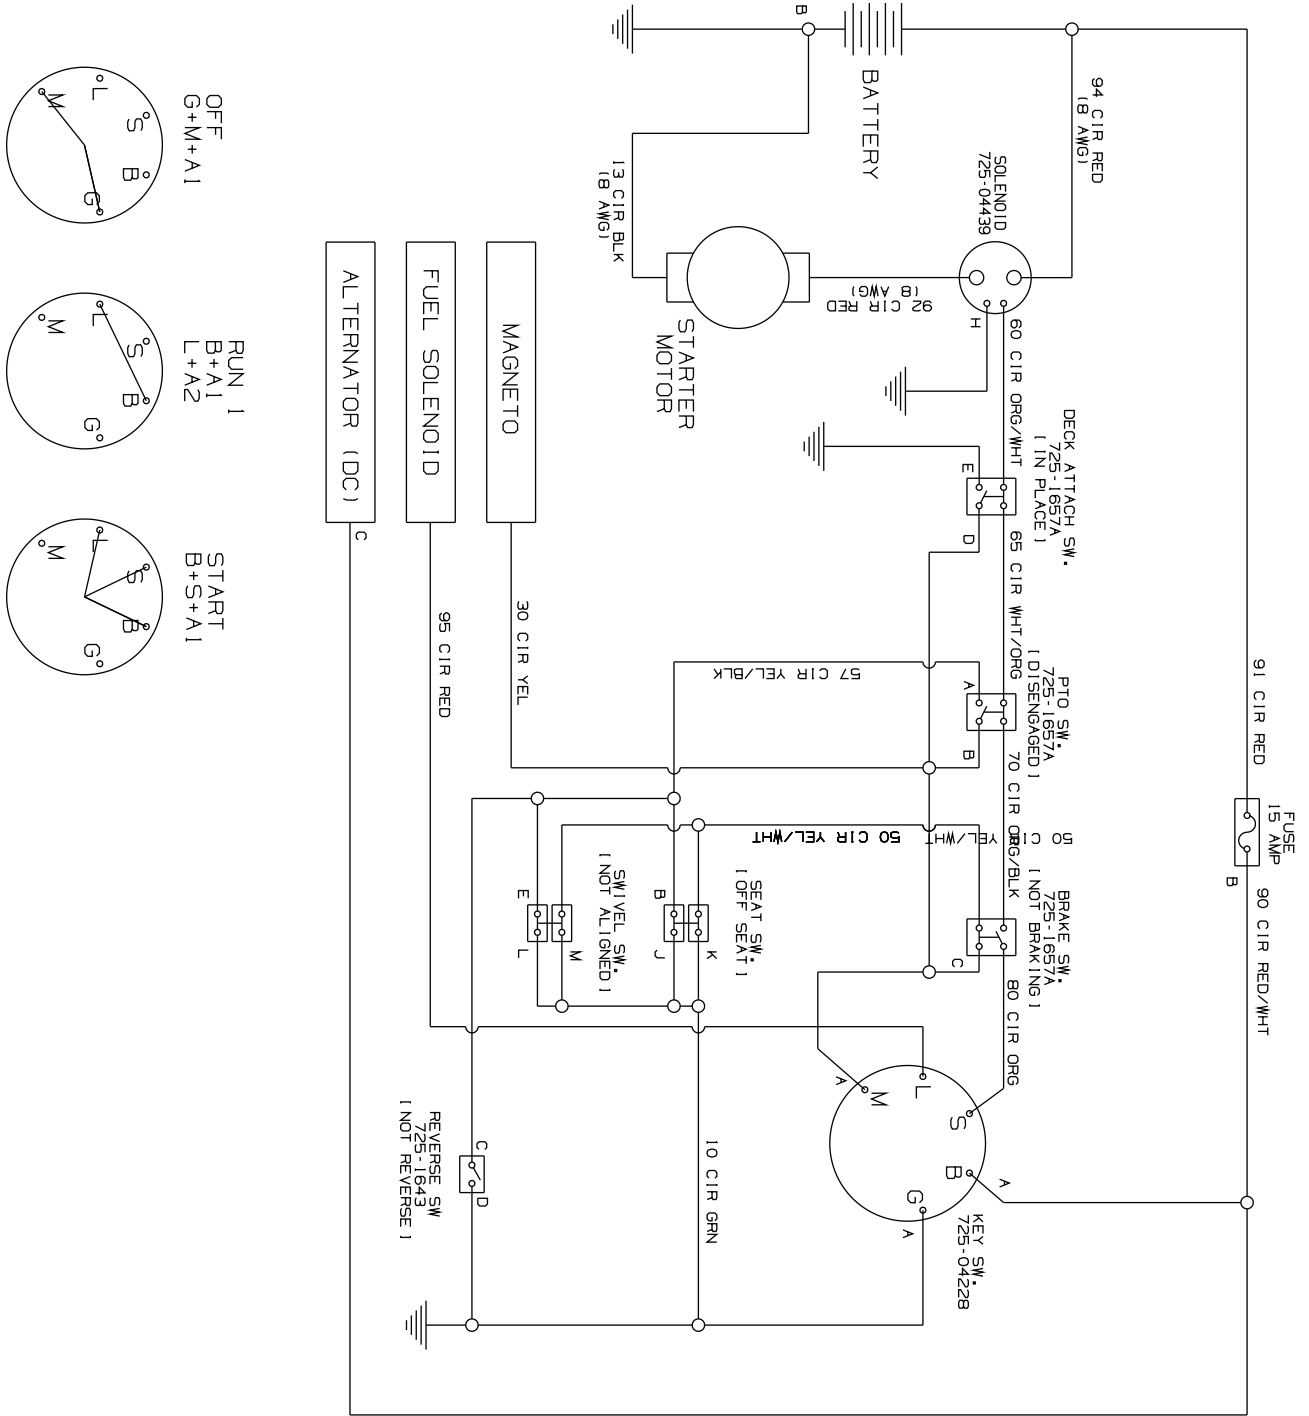

Wiring Harness Schematic - 725-05436